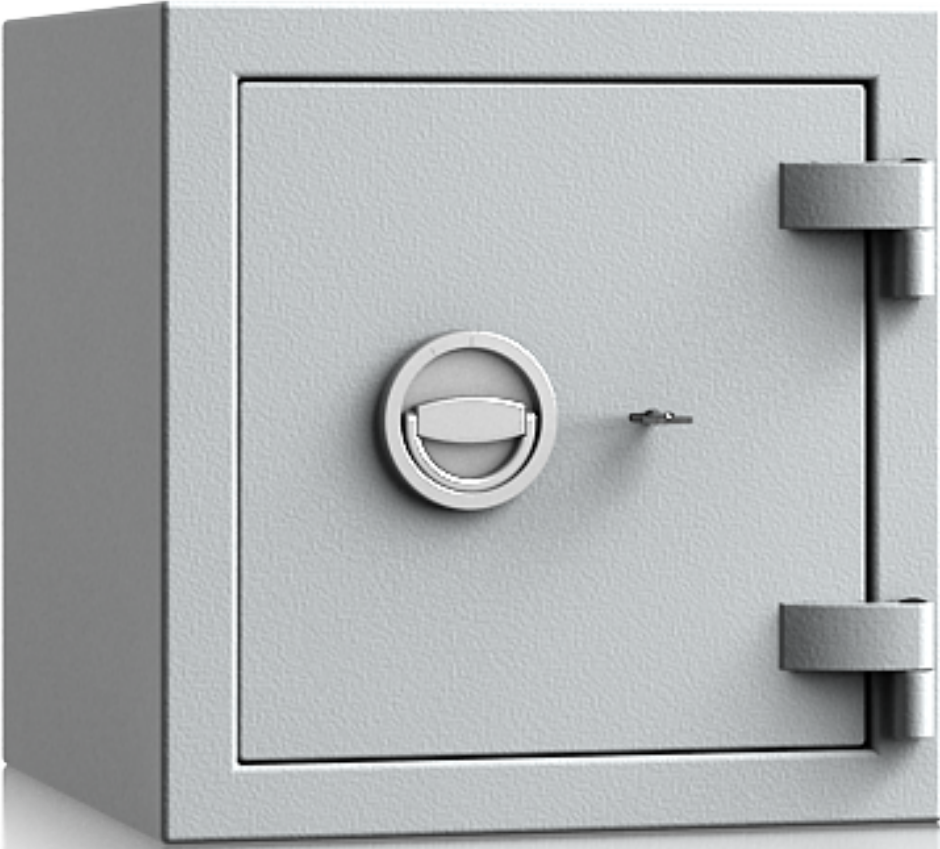

# Burglar resistant safe Euro Class I

Burglar resistant safes Euro Class I (EN 1143-I:2012, ECB.S C 10).

Cash rating € 10.000,--.

Multi-walled certified safes. Equipped with shelves. Floor holes for anchoring.

The safes below are supplied with a double-bit lock. Optionally delivered with an electronic lock.

Colour: RAL7035 grey.

Code	Description	Size	Size (inside)	Volume (L)	Weight (KG)	EAN code
07.GO.210	Safe G210 class I with 1 shelf	350 x 390 x 265 mm	270 x 300 x 145 mm	12	41	8712907021553
07.GO.211	Safe G211 class I with 1 shelf	430 x 420 x 445 mm	350 x 330 x 325 mm	38	61	8712907021560
07.GO.212	Safe G212 class I with 1 shelf	600 x 420 x 445 mm	520 x 330 x 325 mm	56	76	8712907021577
07.GO.213	Safe G213 class I with 1 shelf	780 x 420 x 445 mm	700 x 330 x 325 mm	75	91	8712907021584
07.GO.214	Safe G214 class I with 2 shelves	950 x 420 x 445 mm	870 x 330 x 325 mm	93	107	8712907021591
07.GO.215	Safe G215 class I with 2 shelves	1130 x 570 x 485 mm	1050 x 480 x 365 mm	184	153	8712907021607
07.GO.216	Safe G216 class I with 3 shelves	1480 x 570 x 485 mm	1400 x 480 x 365 mm	245	189	8712907021614
07.GO.218	Safe G218 class I with 4 shelves	1830 x 570 x 485 mm	1750 x 480 x 365 mm	307	225	8712907021621
07.GO.222	Safe G222 class I with 2 shelves	1130 x 1245 x 485 mm	1050 x 1155 x 365 mm	443	268	8712907021638
07.GO.223	Safe G223 class I with 3 shelves	1300 x 1245 x 485 mm	1220 x 1155 x 365 mm	514	296	8712907021645
07.GO.225	Safe G225 class I with 4 shelves	1830 x 1245 x 600 mm	1750 x 1155 x 480 mm	970	415	8712907021652

## Options

Code	Description	EAN code
15.EM.CS	Mechanical combination lock	8712907007076
15.EL.GB	Electronic lock	8712907007083
15.EC.303	Electronic lock with distresskey	8712907007113
15.00.016	Extendable frame for suspension files	8712907005874
15.00.015	Lockable inner cabinet	8712907005867